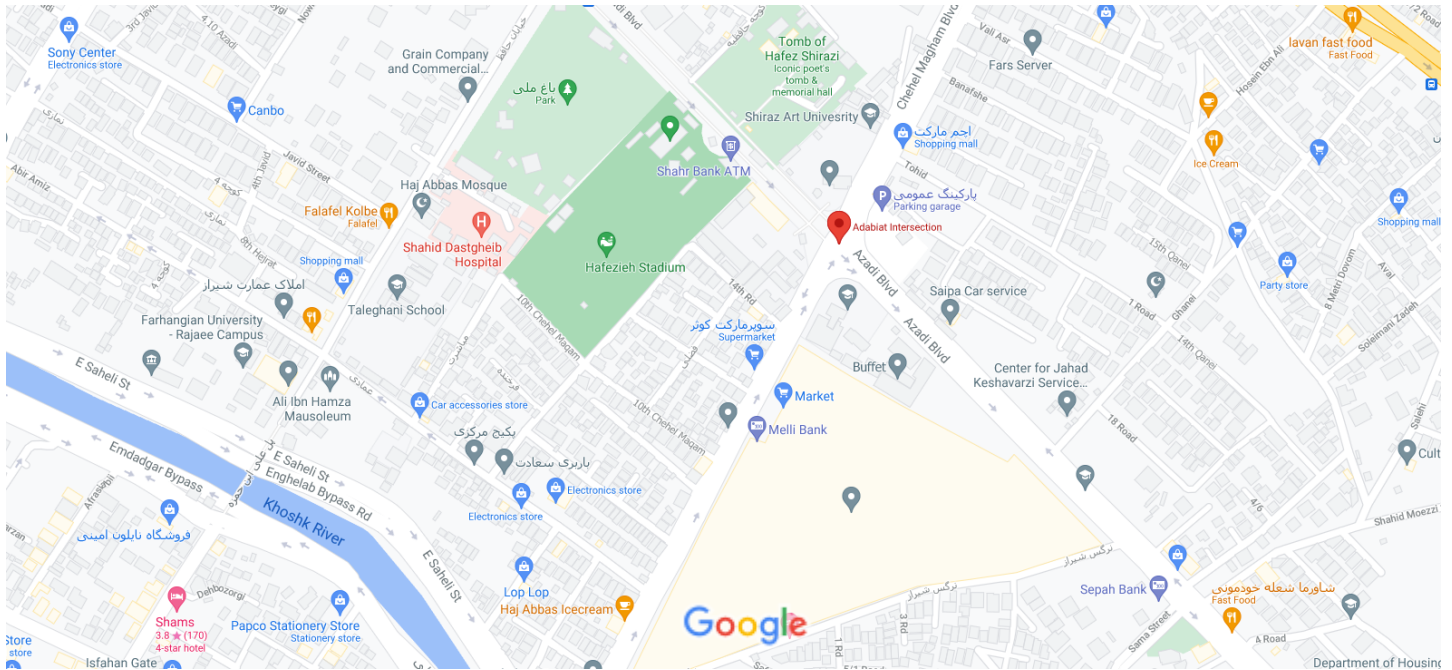

# Google Maps Adabiat Intersection

Map data ©2021 100 m

## دانشکده علوم چهارراه ادبیات

Town square

Directions

Save

Nearby

Send to your phone

Share

Shiraz